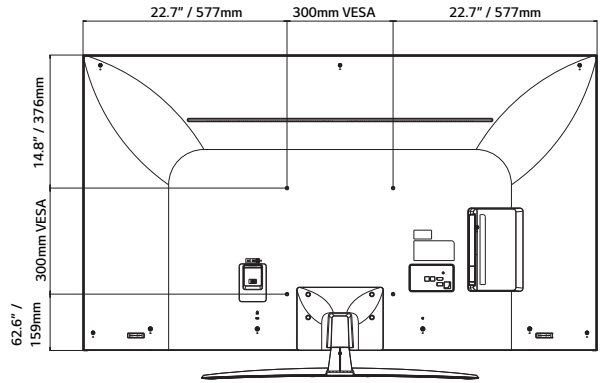

TECHNICAL DRAWINGS

65"