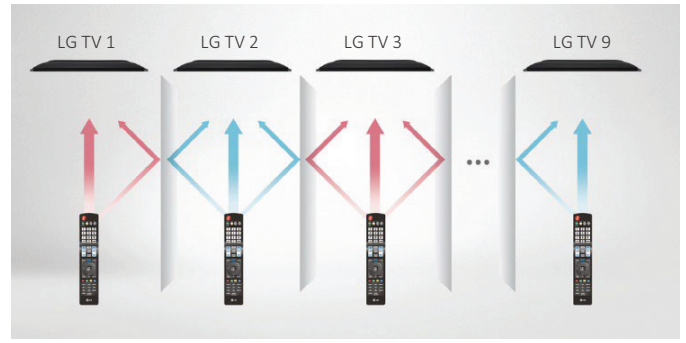

Pro:Centric Direct Hotel Management Solution from LG

The Pro:Centric Direct hotel content management solution offers simple editing tools, making it easy to perform service and IP network-based remote management with a single click. Pro:Centric Direct enables users to customize their interface easily and efficiently manage all TVs in the facility. The most recent version* provides IoT-based in-room control as well as voice control through LG Natural Language Processing.

* Some features may not be supported based on PCD versions.

Pro:Idiom

DRM (digital rights management) technology unlocks access to premium content to help assure rapid and broad deployment of HDTV and other high-value digital content. DRM technology also prevents any illegal copying of content.

Slim Depth for a Sleek Look

With a slim design, the UM670H series integrates smoothly with interiors, delivering a modern impression to your guests.

Multi-code IR

Multi-code IR* function eliminates any remote-control signal interaction between multiple TVs in one place. LG hospital TV supports this when used with the Multi-code IR remote control, so users can freely control their own TVs without disturbing the others.

* Multi-code IR remote control is not provided by LG. (sold separately)

SoftAP

Software-enabled Access Point* (SoftAP) is a virtual Wi-Fi feature that uses TV as a wireless hotspot, enabling guests to connect their own devices to the SoftAP.