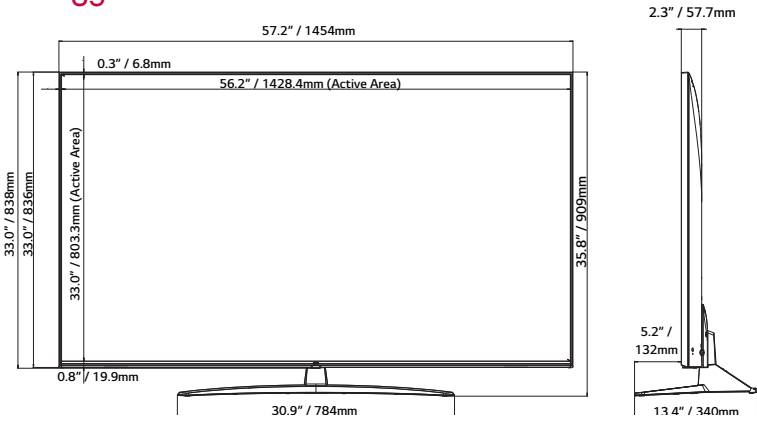

TECHNICAL DRAWINGS

65"