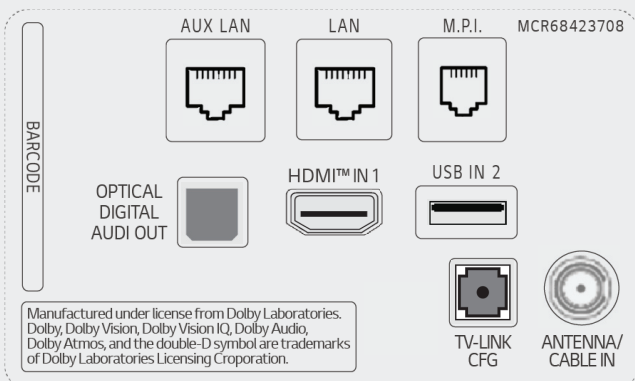

* Multi-code IR remote control is not provided by LG. (sold separately)

SoftAP

Software-enabled Access Point* (SoftAP) is a virtual Wi-Fi feature that uses TV as a wireless hotspot, enabling guests to connect their own devices to the SoftAP.

* Screen Share may not be operated at the same time.

Kensington Lock Slot

Reinforced Metal Stand

Lock Down Plate with Credenza Aperture

Physical Security Features (55", 50" and 43" only)

Select LG Hotel TVs are protected by the reliable Kensington Lock solution (lock sold separately). They also come with a metal-reinforced stand to improve sturdiness, durability and safety. Finally these models include a lock-down plate with credenza aperture to lock the TV firmly to the credenza for added security.

* Magic Motion Remote is required (sold separately)

CONNECTIVITY 65" / 55" / 50" / 43"

Rear

Side

TECHNICAL DRAWINGS

65"

55"

50"