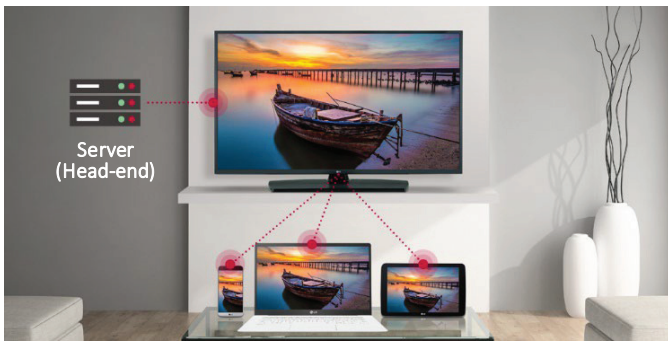

Pro:Centric Smart Platform

LG's Pro:Centric Smart HTML global platform hosts system integrator partners' in-room entertainment applications with proven backward compatibility across multiple generations of webOS smart TVs. It offers one of the widest possible choices of interactive systems to our hospitality customers. Through the Pro:Centric middleware API and chromium browser, partner applications can control all aspects of the LG smart television to provide a completely unique, customizable branded user experience for hotel guests encompassing entertainment, interactive features, streaming services and digital compendiums.

Pro:Centric Direct Hotel Management Solution from LG

The Pro:Centric Direct hotel content management solution offers simple editing tools, making it easy to perform service and IP network-based remote management with a single click. Pro:Centric Direct enables users to customize their interface easily and efficiently manage all TVs in the facility. The most recent version* provides IoT-based in-room control as well as voice control through LG Natural Language Processing.

Slim Depth for a Sleek Look

With a slim design, the UM670H series integrates smoothly with interiors, delivering a modern impression to your guests.

Multi-code IR

Multi-code IR* function eliminates any remote-control signal interaction between multiple TVs in one place. LG hospital TV supports this when used with the Multi-code IR remote control, so users can freely control their own TVs without disturbing the others.

* Multi-code IR remote control is not provided by LG. (sold separately)

SoftAP

Software-enabled Access Point* (SoftAP) is a virtual Wi-Fi feature that uses TV as a wireless hotspot, enabling guests to connect their own devices to the SoftAP.