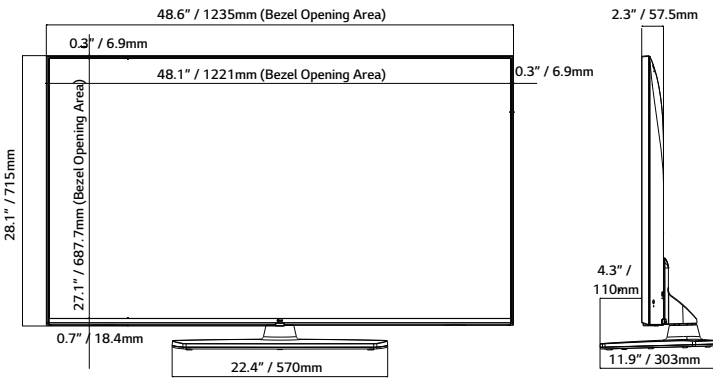

TECHNICAL DRAWINGS

65"

55"

50"

43"