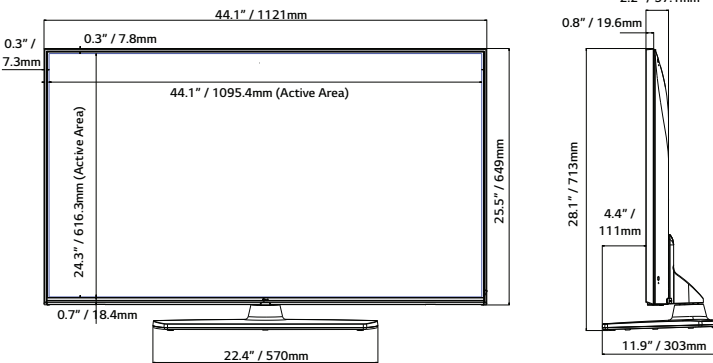

43"

SPECIFICATIONS

65UM670H0UG

55UM670H0UA

50UM670H0UA

43UM670H0UA

Category	Category	Pro:Centric Smart	Pro:Centric Smart	Pro:Centric Smart	Pro:Centric Smart
Display	Diagonal	65"	55"	50"	43"
	Resolution	3,840 × 2,160 (UHD)	3,840 × 2,160 (UHD)	3,840 × 2,160 (UHD)	3,840 × 2,160 (UHD)
	Backlight Cabinet Type	Direct	Direct	Direct	Direct
	Brightness	330 nits	330 nits	330 nits	265 nits
	Dynamic Contrast Ratio	1,000,000:1	1,000,000:1	1,000,000:1	1,000,000:1
	Static (Panel) Contrast Ratio	1,200:1	1,300:1	5,000:1	1,200:1
	Response Time	8 ms (G to G)	14 ms (G to G)	19 ms (G to G)	8 ms (G to G)
	Refresh Rate	60 Hz	60 Hz	60 Hz	60 Hz
Life Span	30,000 Hrs.	30,000 Hrs.	30,000 Hrs.	30,000 Hrs.	
Video	AI Picture Pro	Yes	Yes	Yes	Yes
	Dynamic Vivid	Yes	Yes	Yes	Yes
	HDR 10 Pro / HDR HLG	Yes / Yes	Yes / Yes	Yes / Yes	Yes / Yes
	Game Optimizer	Yes	Yes	Yes	Yes
Audio	Speaker (Sound Output)	10 W + 10 W	10 W + 10 W	10 W + 10 W	10 W + 10 W
	Speaker System	2.0 ch	2.0 ch	2.0 ch	2.0 ch
	AI Sound Pro / AI Sound	Yes	Yes	Yes	Yes
	AI Acoustic Tuning	Yes (Ready)	Yes (Ready)	Yes (Ready)	Yes (Ready)
	LG Sound Sync	Optical/Bluetooth wireless	Optical/Bluetooth wireless	Optical/Bluetooth wireless	Optical/Bluetooth wireless
Broadcasting System	Digital (Terrestrial / Cable / Satellite)	ATSC, Clear QAM	ATSC, Clear QAM	ATSC, Clear QAM	ATSC, Clear QAM
	Analog (NTSC / SECAM / PAL)	NTSC	NTSC	NTSC	NTSC
	Global IPTV Support	Yes	Yes	Yes	Yes
Hospitality Solution	Solution Type	Pro:Centric (Smart, Cloud, Direct, V)	Pro:Centric (Smart, Cloud, Direct, V)	Pro:Centric (Smart, Cloud, Direct, V)	Pro:Centric (Smart, Cloud, Direct, V)
	Pro:Idiom (S/W Type), (Mobile, Lite)	Yes	Yes	Yes	Yes
Smart Features	webOS23 User Interface, Smart Home (Launcher Bar), Gallery Mode, Quick Access, Web Browser, SDP Server Compatibility, Magic Remote Compatibility (MR18HA), SW Clock (World Clock / Alarm), SoftAP, Wi-Fi, Screen Share (Miracast), Smart Share, DIAL, Bluetooth Audio Playback, Mobile Connection Overlay, HDMI-ARC (HDMI 2), Voice Recognition (Standalone/Solution), IoT, EZ-Manager, USB Cloning, Wake on RF, WOL, Diagnostics (IP Remote), SI Compatible Protocol (MPI, RS-232C), HTNG-CEC (1.4), Simplink (HDMI-CEC) (1.4), IR Out (MPI, RS-232C), Multi-code IR				
Hospitality Features	Installer Menu, Lock Mode (Limited), Port Block, Welcome Screen (Splash Image), Insert Image, One Channel Map (LCM) External Speaker Out (R: 1.0 W, L: 1.0 W, 8 Ω), Instant On, VLAN ID, RJP (Remote Jack Pack) Compatibility (Teleadapt/Guestlink (HDMI-CEC), Mobile Remote, Moving Picture Playback (SD/HD/Plus HD), Auto Off / Sleep Timer, Energy Saving Mode, Motion Eye Care, b-LAN embedded Anti-theft System (Kensington Lock, Credenza/Security Aperture (Except 65")), Lock Down Plate (Except 65")				
Jack Interface	Set Side	HDMI In x2 (2.0), USB In (2.0), RS-232C In (3.5 mm TRRS), Speaker Out/Line Out (3.5 mm Stereo), Service Only (3.5 mm TRS)			
	Set Rear	HDMI In (2.0), USB In (2.0), Antenna/Cable In (Dual b-LAN), Optical Digital Audio Out, TV-Link CFG (3.5 mm TRS) (b-LAN Service), LAN (RJ45), Aux LAN (RJ45), MPI Port (RJ12)			
Mechanical	VESA Compatible	300 × 300 mm	300 × 300 mm	200 × 200 mm	200 × 200 mm
	Stand Type	1 pole (Fixed)	1 pole (Swivel)	1 pole (Swivel)	1 pole (Swivel)
	Front Color	Dark Charcoal Gray	Dark Charcoal Gray	Dark Charcoal Gray	Dark Charcoal Gray
	Dimensions without Stand (W x H x D)	57.2 × 33 × 2.3 in. 1,454 × 838 × 57.7 mm	48.6 × 28.1 × 2.3 in. 1,235 × 715 × 57.5 mm	44.1 × 25.6 × 2.2 in. 1,121 × 651 × 57.1 mm	38.1 × 22.2 × 2.2 in. 967 × 564 × 57.1 mm
	Dimensions with Stand (W x H x D)	57.2 × 35.8 × 13.4 in. 1,454 × 909 × 340 mm	48.6 × 30.6 × 11.9 in. 1,235 × 777 × 303 mm	44.1 × 28.1 × 11.9 in. 1,121 × 713 × 303 mm	38.1 × 24.5 × 11.9 in. 967 × 623 × 303 mm
	Shipping Dimensions (W x H x D)	63 × 38.2 × 9 in. 1,600 × 970 × 228 mm	53.5 × 33.9 × 8.1 in. 1,360 × 860 × 207 mm	51.9 × 31.9 × 7.4 in. 1,317 × 810 × 188 mm	42.3 × 26 × 8.0 in. 1,075 × 660 × 203 mm
	Weight without Stand	47.4 lbs. / 21.5 kg	30.9 lbs. / 14.0 kg	26.7 lbs. / 12.1 kg	19.4 lbs. / 8.8 kg
	Weight with Stand	50.5 lbs. / 22.9 kg	37.9 lbs. / 17.2 kg	33.7 lbs. / 15.3 kg	26.5 lbs. / 12.0 kg
	Shipping Weight	63.7 lbs. / 28.9 kg	49.2 lbs. / 22.3 kg	41.0 lbs. / 18.6 kg	34.0 lbs. / 15.4 kg
	On Bezel Width (L/R/U/B)	12.8 / 12.8 / 12.8 / 19.9 mm	12.8 / 12.8 / 12.8 / 19.9 mm	12.8 / 12.8 / 12.8 / 19.9 mm	12.8 / 12.8 / 12.8 / 19.9 mm
	Off Bezel Width (L/R/U/B)	6.8 / 6.8 / 6.8 / 18.4 mm	6.9 / 6.9 / 6.9 / 18.4 mm	7.3 / 7.3 / 7.8 / 18.4 mm	6.9 / 6.9 / 6.9 / 18.4 mm
Electrical	Power Supply (Voltage, Hz)	100-240 Vac, 50/60 Hz	100-240 Vac, 50/60 Hz	100-240 Vac, 50/60 Hz	100-240 Vac, 50/60 Hz
	Power Consumption (Typ. / Max.)	144 W / 180 W	135 W / 163 W	112 W / 135 W	82 W / 119 W
	Standby Power Consumption	Under 0.5 W	Under 0.5 W	Under 0.5 W	Under 0.5 W
Warranty & Other	Warranty	3 Year Limited	3 Year Limited	3 Year Limited	3 Year Limited
	Certifications	FCC / UL	FCC / UL	FCC / UL	FCC / UL
	UPC	1 95174 06331 6	1 95174 06342 2	1 95174 06336 1	1 95174 06340 8
	Accessories	In-box Remote (S-Con), Chromecast Anti-theft Cover (Optional), Power Cable (1.8 m, 2-Prong Straight Connector)			