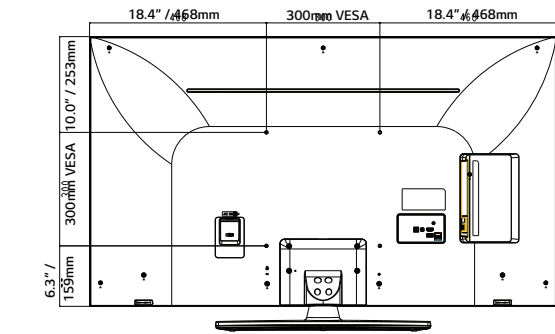

TECHNICAL DRAWINGS

65"

55"

50"

43"