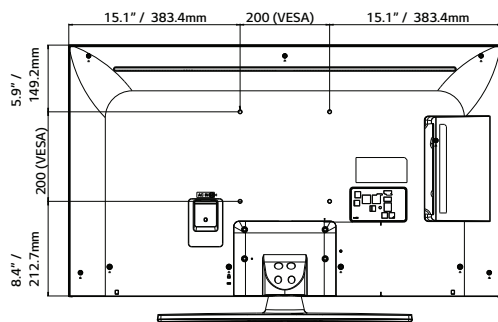

43"

SPECIFICATIONS

65UM670H0UG

55UM670H0UA

50UM670H0UA

43UM670H0UA

Category	Category	Pro:Centric Smart	Pro:Centric Smart	Pro:Centric Smart	Pro:Centric Smart
Display	Diagonal	65"	55"	50"	43"
	Resolution	3,840 × 2,160 (UHD)	3,840 × 2,160 (UHD)	3,840 × 2,160 (UHD)	3,840 × 2,160 (UHD)
	Backlight Cabinet Type	Direct	Direct	Direct	Direct
	Brightness	330 nits	330 nits	330 nits	265 nits
	Dynamic Contrast Ratio	1,000,000:1	1,000,000:1	1,000,000:1	1,000,000:1
	Static (Panel) Contrast Ratio	1,200:1	1,300:1	5,000:1	1,200:1
	Response Time	8 ms (G to G)	14 ms (G to G)	19 ms (G to G)	8 ms (G to G)
	Refresh Rate	60 Hz	60 Hz	60 Hz	60 Hz
Life Span	30,000 Hrs.	30,000 Hrs.	30,000 Hrs.	30,000 Hrs.	
Video	AI Picture Pro	Yes	Yes	Yes	Yes
	Dynamic Vivid	Yes	Yes	Yes	Yes
	HDR 10 Pro / HDR HLG	Yes / Yes	Yes / Yes	Yes / Yes	Yes / Yes
	Game Optimizer	Yes	Yes	Yes	Yes
Audio	Speaker (Sound Output)	10 W + 10 W	10 W + 10 W	10 W + 10 W	10 W + 10 W
	Speaker System	2.0 ch	2.0 ch	2.0 ch	2.0 ch
	AI Sound Pro / AI Sound	Yes	Yes	Yes	Yes
	AI Acoustic Tuning	Yes (Ready)	Yes (Ready)	Yes (Ready)	Yes (Ready)
	LG Sound Sync	Optical/Bluetooth wireless	Optical/Bluetooth wireless	Optical/Bluetooth wireless	Optical/Bluetooth wireless
Broadcasting System	Digital (Terrestrial / Cable / Satellite)	ATSC, Clear QAM	ATSC, Clear QAM	ATSC, Clear QAM	ATSC, Clear QAM
	Analog (NTSC / SECAM / PAL)	NTSC	NTSC	NTSC	NTSC
	Global IPTV Support	Yes	Yes	Yes	Yes
Hospitality Solution	Solution Type	Pro:Centric (Smart, Cloud, Direct, V)	Pro:Centric (Smart, Cloud, Direct, V)	Pro:Centric (Smart, Cloud, Direct, V)	Pro:Centric (Smart, Cloud, Direct, V)
	Pro:Idiom (S/W Type), (Mobile, Lite)	Yes	Yes	Yes	Yes
Smart Features	webOS23 User Interface, Smart Home (Launcher Bar), Gallery Mode, Quick Access, Web Browser, SDP Server Compatibility, Magic Remote Compatibility (MR18HA), SW Clock (World Clock / Alarm), SoftAP, Wi-Fi, Screen Share (Miracast), Smart Share, DIAL, Bluetooth Audio Playback, Mobile Connection Overlay, HDMI-ARC (HDMI 2), Voice Recognition (Standalone/Solution), IoT, EZ-Manager, USB Cloning, Wake on RF, WOL, Diagnostics (IP Remote), SI Compatible Protocol (MPI, RS-232C), HTNG-CEC (1.4), Simplink (HDMI-CEC) (1.4), IR Out (MPI, RS-232C), Multi-code IR				
Hospitality Features	Installer Menu, Lock Mode (Limited), Port Block, Welcome Screen (Splash Image), Insert Image, One Channel Map (LCM) External Speaker Out (R: 1.0 W, L: 1.0 W, 8 Ω), Instant On, VLAN ID, RJP (Remote Jack Pack) Compatibility (Teleadapt/Guestlink (HDMI-CEC), Mobile Remote, Moving Picture Playback (SD/HD/Plus HD), Auto Off / Sleep Timer, Energy Saving Mode, Motion Eye Care, b-LAN embedded Anti-theft System (Kensington Lock, Credenza/Security Aperture (Except 65")), Lock Down Plate (Except 65")				
Jack Interface	Set Side	HDMI In x2 (2.0), USB In (2.0), RS-232C In (3.5 mm TRRS), Speaker Out/Line Out (3.5 mm Stereo), Service Only (3.5 mm TRS)			
	Set Rear	HDMI In (2.0), USB In (2.0), Antenna/Cable In (Dual b-LAN), Optical Digital Audio Out, TV-Link CFG (3.5 mm TRS) (b-LAN Service), LAN (RJ45), Aux LAN (RJ45), MPI Port (RJ12)			
Mechanical	VESA Compatible	300 × 300 mm	300 × 300 mm	200 × 200 mm	200 × 200 mm
	Stand Type	1 pole (Fixed)	1 pole (Swivel)	1 pole (Swivel)	1 pole (Swivel)
	Front Color	Dark Charcoal Gray	Dark Charcoal Gray	Dark Charcoal Gray	Dark Charcoal Gray
	Dimensions without Stand (W x H x D)	57.2 × 33 × 2.3 in. 1,454 × 838 × 57.7 mm	48.6 × 28.1 × 2.3 in. 1,235 × 715 × 57.5 mm	44.1 × 25.6 × 2.2 in. 1,121 × 651 × 57.1 mm	38.1 × 22.2 × 2.2 in. 967 × 564 × 57.1 mm
	Dimensions with Stand (W x H x D)	57.2 × 35.8 × 13.4 in. 1,454 × 909 × 340 mm	48.6 × 30.6 × 11.9 in. 1,235 × 777 × 303 mm	44.1 × 28.1 × 11.9 in. 1,121 × 713 × 303 mm	38.1 × 24.5 × 11.9 in. 967 × 623 × 303 mm
	Shipping Dimensions (W x H x D)	63 × 38.2 × 9 in. 1,600 × 970 × 228 mm	53.5 × 33.9 × 8.1 in. 1,360 × 860 × 207 mm	51.9 × 31.9 × 7.4 in. 1,317 × 810 × 188 mm	42.3 × 26 × 8.0 in. 1,075 × 660 × 203 mm
	Weight without Stand	47.4 lbs. / 21.5 kg	30.9 lbs. / 14.0 kg	26.7 lbs. / 12.1 kg	19.4 lbs. / 8.8 kg
	Weight with Stand	50.5 lbs. / 22.9 kg	37.9 lbs. / 17.2 kg	33.7 lbs. / 15.3 kg	26.5 lbs. / 12.0 kg
	Shipping Weight	63.7 lbs. / 28.9 kg	49.2 lbs. / 22.3 kg	41.0 lbs. / 18.6 kg	34.0 lbs. / 15.4 kg
	On Bezel Width (L/R/U/B)	12.8 / 12.8 / 12.8 / 19.9 mm	12.8 / 12.8 / 12.8 / 19.9 mm	12.8 / 12.8 / 12.8 / 19.9 mm	12.8 / 12.8 / 12.8 / 19.9 mm
	Off Bezel Width (L/R/U/B)	6.8 / 6.8 / 6.8 / 18.4 mm	6.9 / 6.9 / 6.9 / 18.4 mm	7.3 / 7.3 / 7.8 / 18.4 mm	6.9 / 6.9 / 6.9 / 18.4 mm
Electrical	Power Supply (Voltage, Hz)	100-240 Vac, 50/60 Hz	100-240 Vac, 50/60 Hz	100-240 Vac, 50/60 Hz	100-240 Vac, 50/60 Hz
	Power Consumption (Typ. / Max.)	144 W / 180 W	135 W / 163 W	112 W / 135 W	82 W / 119 W
	Standby Power Consumption	Under 0.5 W	Under 0.5 W	Under 0.5 W	Under 0.5 W
Warranty & Other	Warranty	3 Year Limited	3 Year Limited	3 Year Limited	3 Year Limited
	Certifications	FCC / UL	FCC / UL	FCC / UL	FCC / UL
	UPC	1 95174 06331 6	1 95174 06342 2	1 95174 06336 1	1 95174 06340 8
	Accessories	In-box Remote (S-Con), Chromecast Anti-theft Cover (Optional), Power Cable (1.8 m, 2-Prong Straight Connector)			