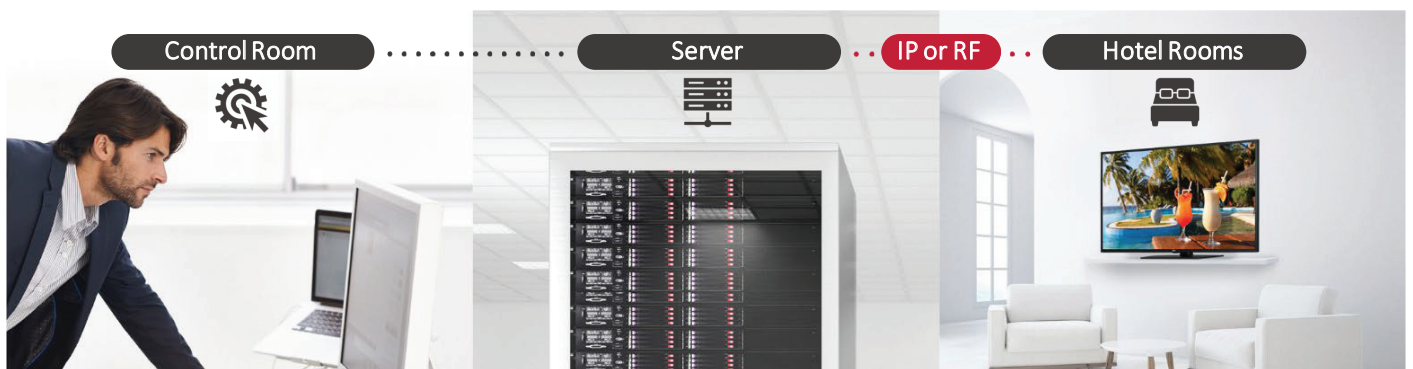

Pro:Centric Smart Platform

LG's Pro:Centric Smart HTML global platform hosts system integrator partners' in-room entertainment applications with proven backward compatibility across multiple generations of webOS smart TVs. It offers one of the widest possible choices of interactive systems to our hospitality customers. Through the Pro:Centric middleware API and chromium browser, partner applications can control all aspects of the LG smart television to provide a completely unique, customizable branded user experience for hotel guests encompassing entertainment, interactive features, streaming services and digital compendiums.

Pro:Centric Direct Hotel Management Solution from LG

The Pro:Centric Direct hotel content management solution offers simple editing tools, making it easy to perform service and IP network-based remote management with a single click. Pro:Centric Direct enables users to customize their interface easily and efficiently manage all TVs in the facility. The most recent version* provides IoT-based in-room control as well as voice control through LG Natural Language Processing.