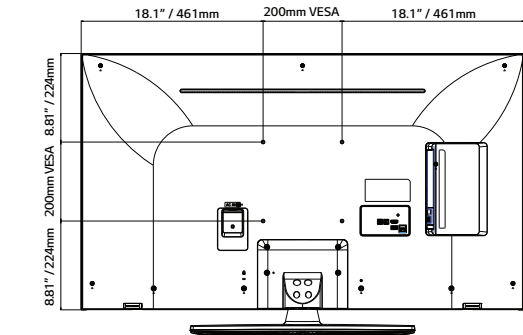

43"

SPECIFICATIONS

65UM670H0UG

55UM670H0UA

50UM670H0UA

43UM670H0UA

Category	Category	Pro:Centric Smart	Pro:Centric Smart	Pro:Centric Smart	Pro:Centric Smart
Display	Diagonal	65"	55"	50"	43"
	Resolution	3,840 × 2,160 (UHD)	3,840 × 2,160 (UHD)	3,840 × 2,160 (UHD)	3,840 × 2,160 (UHD)
	Backlight Cabinet Type	Direct	Direct	Direct	Direct
	Brightness	330 nits	330 nits	330 nits	265 nits
	Dynamic Contrast Ratio	1,000,000:1	1,000,000:1	1,000,000:1	1,000,000:1
	Static (Panel) Contrast Ratio	1,200:1	1,300:1	5,000:1	1,200:1
	Response Time	8 ms (G to G)	14 ms (G to G)	19 ms (G to G)	8 ms (G to G)
	Refresh Rate	60 Hz	60 Hz	60 Hz	60 Hz
Life Span	30,000 Hrs.	30,000 Hrs.	30,000 Hrs.	30,000 Hrs.	
Video	AI Picture Pro	Yes	Yes	Yes	Yes
	Dynamic Vivid	Yes	Yes	Yes	Yes
	HDR 10 Pro / HDR HLG	Yes / Yes	Yes / Yes	Yes / Yes	Yes / Yes
	Game Optimizer	Yes	Yes	Yes	Yes
Audio	Speaker (Sound Output)	10 W + 10 W	10 W + 10 W	10 W + 10 W	10 W + 10 W
	Speaker System	2.0 ch	2.0 ch	2.0 ch	2.0 ch
	AI Sound Pro / AI Sound	Yes	Yes	Yes	Yes
	AI Acoustic Tuning	Yes (Ready)	Yes (Ready)	Yes (Ready)	Yes (Ready)
	LG Sound Sync	Optical/Bluetooth wireless	Optical/Bluetooth wireless	Optical/Bluetooth wireless	Optical/Bluetooth wireless
Broadcasting System	Digital (Terrestrial / Cable / Satellite)	ATSC, Clear QAM	ATSC, Clear QAM	ATSC, Clear QAM	ATSC, Clear QAM
	Analog (NTSC / SECAM / PAL)	NTSC	NTSC	NTSC	NTSC
	Global IPTV Support	Yes	Yes	Yes	Yes
Hospitality Solution	Solution Type	Pro:Centric (Smart, Cloud, Direct, V)	Pro:Centric (Smart, Cloud, Direct, V)	Pro:Centric (Smart, Cloud, Direct, V)	Pro:Centric (Smart, Cloud, Direct, V)
	Pro:Idiom (S/W Type), (Mobile, Lite)	Yes	Yes	Yes	Yes
Smart Features	webOS23 User Interface, Smart Home (Launcher Bar), Gallery Mode, Quick Access, Web Browser, SDP Server Compatibility, Magic Remote Compatibility (MR18HA), SW Clock (World Clock / Alarm), SoftAP, Wi-Fi, Screen Share (Miracast), Smart Share, DIAL, Bluetooth Audio Playback, Mobile Connection Overlay, HDMI-ARC (HDMI 2), Voice Recognition (Standalone/Solution), IoT, EZ-Manager, USB Cloning, Wake on RF, WOL, Diagnostics (IP Remote), SI Compatible Protocol (MPI, RS-232C), HTNG-CEC (1.4), Simplink (HDMI-CEC) (1.4), IR Out (MPI, RS-232C), Multi-code IR				
Hospitality Features	Installer Menu, Lock Mode (Limited), Port Block, Welcome Screen (Splash Image), Insert Image, One Channel Map (LCM) External Speaker Out (R: 1.0 W, L: 1.0 W, 8 Ω), Instant On, VLAN ID, RJP (Remote Jack Pack) Compatibility (Teleadapt/Guestlink (HDMI-CEC), Mobile Remote, Moving Picture Playback (SD/HD/Plus HD), Auto Off / Sleep Timer, Energy Saving Mode, Motion Eye Care, b-LAN embedded Anti-theft System (Kensington Lock, Credenza/Security Aperture (Except 65")), Lock Down Plate (Except 65")				
Jack Interface	Set Side	HDMI In x2 (2.0), USB In (2.0), RS-232C In (3.5 mm TRRS), Speaker Out/Line Out (3.5 mm Stereo), Service Only (3.5 mm TRS)			
	Set Rear	HDMI In (2.0), USB In (2.0), Antenna/Cable In (Dual b-LAN), Optical Digital Audio Out, TV-Link CFG (3.5 mm TRS) (b-LAN Service), LAN (RJ45), Aux LAN (RJ45), MPI Port (RJ12)			
Mechanical	VESA Compatible	300 × 300 mm	300 × 300 mm	200 × 200 mm	200 × 200 mm
	Stand Type	1 pole (Fixed)	1 pole (Swivel)	1 pole (Swivel)	1 pole (Swivel)
	Front Color	Dark Charcoal Gray	Dark Charcoal Gray	Dark Charcoal Gray	Dark Charcoal Gray
	Dimensions without Stand (W x H x D)	57.2 × 33 × 2.3 in. 1,454 × 838 × 57.7 mm	48.6 × 28.1 × 2.3 in. 1,235 × 715 × 57.5 mm	44.1 × 25.6 × 2.2 in. 1,121 × 651 × 57.1 mm	38.1 × 22.2 × 2.2 in. 967 × 564 × 57.1 mm
	Dimensions with Stand (W x H x D)	57.2 × 35.8 × 13.4 in. 1,454 × 909 × 340 mm	48.6 × 30.6 × 11.9 in. 1,235 × 777 × 303 mm	44.1 × 28.1 × 11.9 in. 1,121 × 713 × 303 mm	38.1 × 24.5 × 11.9 in. 967 × 623 × 303 mm
	Shipping Dimensions (W x H x D)	63 × 38.2 × 9 in. 1,600 × 970 × 228 mm	53.5 × 33.9 × 8.1 in. 1,360 × 860 × 207 mm	51.9 × 31.9 × 7.4 in. 1,317 × 810 × 188 mm	42.3 × 26 × 8.0 in. 1,075 × 660 × 203 mm
	Weight without Stand	47.4 lbs. / 21.5 kg	30.9 lbs. / 14.0 kg	26.7 lbs. / 12.1 kg	19.4 lbs. / 8.8 kg
	Weight with Stand	50.5 lbs. / 22.9 kg	37.9 lbs. / 17.2 kg	33.7 lbs. / 15.3 kg	26.5 lbs. / 12.0 kg
	Shipping Weight	63.7 lbs. / 28.9 kg	49.2 lbs. / 22.3 kg	41.0 lbs. / 18.6 kg	34.0 lbs. / 15.4 kg
	On Bezel Width (L/R/U/B)	12.8 / 12.8 / 12.8 / 19.9 mm	12.8 / 12.8 / 12.8 / 19.9 mm	12.8 / 12.8 / 12.8 / 19.9 mm	12.8 / 12.8 / 12.8 / 19.9 mm
	Off Bezel Width (L/R/U/B)	6.8 / 6.8 / 6.8 / 18.4 mm	6.9 / 6.9 / 6.9 / 18.4 mm	7.3 / 7.3 / 7.8 / 18.4 mm	6.9 / 6.9 / 6.9 / 18.4 mm
Electrical	Power Supply (Voltage, Hz)	100-240 Vac, 50/60 Hz	100-240 Vac, 50/60 Hz	100-240 Vac, 50/60 Hz	100-240 Vac, 50/60 Hz
	Power Consumption (Typ. / Max.)	144 W / 180 W	135 W / 163 W	112 W / 135 W	82 W / 119 W
	Standby Power Consumption	Under 0.5 W	Under 0.5 W	Under 0.5 W	Under 0.5 W
Warranty & Other	Warranty	3 Year Limited	3 Year Limited	3 Year Limited	3 Year Limited
	Certifications	FCC / UL	FCC / UL	FCC / UL	FCC / UL
	UPC	1 95174 06331 6	1 95174 06342 2	1 95174 06336 1	1 95174 06340 8
	Accessories	In-box Remote (S-Con), Chromecast Anti-theft Cover (Optional), Power Cable (1.8 m, 2-Prong Straight Connector)			