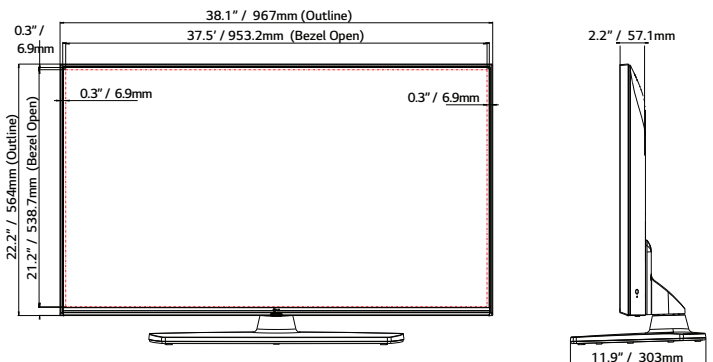

43"

SPECIFICATIONS

65UM670H0UG

55UM670H0UA

50UM670H0UA

43UM670H0UA

Category	Category	Pro:Centric Smart	Pro:Centric Smart	Pro:Centric Smart	Pro:Centric Smart
Display	Diagonal	65"	55"	50"	43"
	Resolution	3,840 × 2,160 (UHD)	3,840 × 2,160 (UHD)	3,840 × 2,160 (UHD)	3,840 × 2,160 (UHD)
	Backlight Cabinet Type	Direct	Direct	Direct	Direct
	Brightness	330 nits	330 nits	330 nits	265 nits
	Dynamic Contrast Ratio	1,000,000:1	1,000,000:1	1,000,000:1	1,000,000:1
	Static (Panel) Contrast Ratio	1,200:1	1,300:1	5,000:1	1,200:1
	Response Time	8 ms (G to G)	14 ms (G to G)	19 ms (G to G)	8 ms (G to G)
	Refresh Rate	60 Hz	60 Hz	60 Hz	60 Hz
Life Span	30,000 Hrs.	30,000 Hrs.	30,000 Hrs.	30,000 Hrs.	
Video	AI Picture Pro	Yes	Yes	Yes	Yes
	Dynamic Vivid	Yes	Yes	Yes	Yes
	HDR 10 Pro / HDR HLG	Yes / Yes	Yes / Yes	Yes / Yes	Yes / Yes
	Game Optimizer	Yes	Yes	Yes	Yes
Audio	Speaker (Sound Output)	10 W + 10 W	10 W + 10 W	10 W + 10 W	10 W + 10 W
	Speaker System	2.0 ch	2.0 ch	2.0 ch	2.0 ch
	AI Sound Pro / AI Sound	Yes	Yes	Yes	Yes
	AI Acoustic Tuning	Yes (Ready)	Yes (Ready)	Yes (Ready)	Yes (Ready)
	LG Sound Sync	Optical/Bluetooth wireless	Optical/Bluetooth wireless	Optical/Bluetooth wireless	Optical/Bluetooth wireless
Broadcasting System	Digital (Terrestrial / Cable / Satellite)	ATSC, Clear QAM	ATSC, Clear QAM	ATSC, Clear QAM	ATSC, Clear QAM
	Analog (NTSC / SECAM / PAL)	NTSC	NTSC	NTSC	NTSC
	Global IPTV Support	Yes	Yes	Yes	Yes
Hospitality Solution	Solution Type	Pro:Centric (Smart, Cloud, Direct, V)	Pro:Centric (Smart, Cloud, Direct, V)	Pro:Centric (Smart, Cloud, Direct, V)	Pro:Centric (Smart, Cloud, Direct, V)
	Pro:Idiom (S/W Type), (Mobile, Lite)	Yes	Yes	Yes	Yes
Smart Features	webOS23 User Interface, Smart Home (Launcher Bar), Gallery Mode, Quick Access, Web Browser, SDP Server Compatibility, Magic Remote Compatibility (MR18HA), SW Clock (World Clock / Alarm), SoftAP, Wi-Fi, Screen Share (Miracast), Smart Share, DIAL, Bluetooth Audio Playback, Mobile Connection Overlay, HDMI-ARC (HDMI 2), Voice Recognition (Standalone/Solution), IoT, EZ-Manager, USB Cloning, Wake on RF, WOL, Diagnostics (IP Remote), SI Compatible Protocol (MPI, RS-232C), HTNG-CEC (1.4), Simplink (HDMI-CEC) (1.4), IR Out (MPI, RS-232C), Multi-code IR				
Hospitality Features	Installer Menu, Lock Mode (Limited), Port Block, Welcome Screen (Splash Image), Insert Image, One Channel Map (LCM) External Speaker Out (R: 1.0 W, L: 1.0 W, 8 Ω), Instant On, VLAN ID, RJP (Remote Jack Pack) Compatibility (Teleadapt/Guestlink (HDMI-CEC), Mobile Remote, Moving Picture Playback (SD/HD/Plus HD), Auto Off / Sleep Timer, Energy Saving Mode, Motion Eye Care, b-LAN embedded Anti-theft System (Kensington Lock, Credenza/Security Aperture (Except 65")), Lock Down Plate (Except 65")				
Jack Interface	Set Side	HDMI In x2 (2.0), USB In (2.0), RS-232C In (3.5 mm TRRS), Speaker Out/Line Out (3.5 mm Stereo), Service Only (3.5 mm TRS)			
	Set Rear	HDMI In (2.0), USB In (2.0), Antenna/Cable In (Dual b-LAN), Optical Digital Audio Out, TV-Link CFG (3.5 mm TRS) (b-LAN Service), LAN (RJ45), Aux LAN (RJ45), MPI Port (RJ12)			
Mechanical	VESA Compatible	300 × 300 mm	300 × 300 mm	200 × 200 mm	200 × 200 mm
	Stand Type	1 pole (Fixed)	1 pole (Swivel)	1 pole (Swivel)	1 pole (Swivel)
	Front Color	Dark Charcoal Gray	Dark Charcoal Gray	Dark Charcoal Gray	Dark Charcoal Gray
	Dimensions without Stand (W x H x D)	57.2 × 33 × 2.3 in. 1,454 × 838 × 57.7 mm	48.6 × 28.1 × 2.3 in. 1,235 × 715 × 57.5 mm	44.1 × 25.6 × 2.2 in. 1,121 × 651 × 57.1 mm	38.1 × 22.2 × 2.2 in. 967 × 564 × 57.1 mm
	Dimensions with Stand (W x H x D)	57.2 × 35.8 × 13.4 in. 1,454 × 909 × 340 mm	48.6 × 30.6 × 11.9 in. 1,235 × 777 × 303 mm	44.1 × 28.1 × 11.9 in. 1,121 × 713 × 303 mm	38.1 × 24.5 × 11.9 in. 967 × 623 × 303 mm
	Shipping Dimensions (W x H x D)	63 × 38.2 × 9 in. 1,600 × 970 × 228 mm	53.5 × 33.9 × 8.1 in. 1,360 × 860 × 207 mm	51.9 × 31.9 × 7.4 in. 1,317 × 810 × 188 mm	42.3 × 26 × 8.0 in. 1,075 × 660 × 203 mm
	Weight without Stand	47.4 lbs. / 21.5 kg	30.9 lbs. / 14.0 kg	26.7 lbs. / 12.1 kg	19.4 lbs. / 8.8 kg
	Weight with Stand	50.5 lbs. / 22.9 kg	37.9 lbs. / 17.2 kg	33.7 lbs. / 15.3 kg	26.5 lbs. / 12.0 kg
	Shipping Weight	63.7 lbs. / 28.9 kg	49.2 lbs. / 22.3 kg	41.0 lbs. / 18.6 kg	34.0 lbs. / 15.4 kg
	On Bezel Width (L/R/U/B)	12.8 / 12.8 / 12.8 / 19.9 mm	12.8 / 12.8 / 12.8 / 19.9 mm	12.8 / 12.8 / 12.8 / 19.9 mm	12.8 / 12.8 / 12.8 / 19.9 mm
	Off Bezel Width (L/R/U/B)	6.8 / 6.8 / 6.8 / 18.4 mm	6.9 / 6.9 / 6.9 / 18.4 mm	7.3 / 7.3 / 7.8 / 18.4 mm	6.9 / 6.9 / 6.9 / 18.4 mm
Electrical	Power Supply (Voltage, Hz)	100-240 Vac, 50/60 Hz	100-240 Vac, 50/60 Hz	100-240 Vac, 50/60 Hz	100-240 Vac, 50/60 Hz
	Power Consumption (Typ. / Max.)	144 W / 180 W	135 W / 163 W	112 W / 135 W	82 W / 119 W
	Standby Power Consumption	Under 0.5 W	Under 0.5 W	Under 0.5 W	Under 0.5 W
Warranty & Other	Warranty	3 Year Limited	3 Year Limited	3 Year Limited	3 Year Limited
	Certifications	FCC / UL	FCC / UL	FCC / UL	FCC / UL
	UPC	1 95174 06331 6	1 95174 06342 2	1 95174 06336 1	1 95174 06340 8
	Accessories	In-box Remote (S-Con), Chromecast Anti-theft Cover (Optional), Power Cable (1.8 m, 2-Prong Straight Connector)			