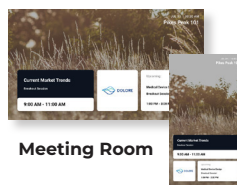

## Flexible Content Management is the Key to Effective Digital Signage

Exceeding guest expectations, winning more event business, and maximizing revenue per square foot.

FWI SUITE includes a configurable takeover application that allows you to quickly customize your screens during site visits as well as easily configure remotely. On top of the included applications, you

get FWI Cloud, a powerful, mobile-friendly content management tool that lets you change content on the fly—maximizing your ability to provide more immersive, tailored event experiences.

### TRANSFORM YOUR SPACE INTO THEIR SPACE.

Welcome and Farewell

Group Brand Takeover

Meeting Room

Readerboard

Virtual Concierge

Menu Board

Directional Wayfinding