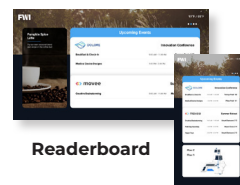

## Flexible Content Management is the Key to Effective Digital Signage

Exceeding guest expectations, winning more event business, and maximizing revenue per square foot.

FWI SUITE includes a configurable takeover application that allows you to quickly customize your screens during site visits as well as easily configure remotely. On top of the included applications, you

### TRANSFORM YOUR SPACE INTO THEIR SPACE.

Welcome and Farewell

Group Brand Takeover

Meeting Room

Readerboard

Virtual Concierge

Menu Board

Directional Wayfinding