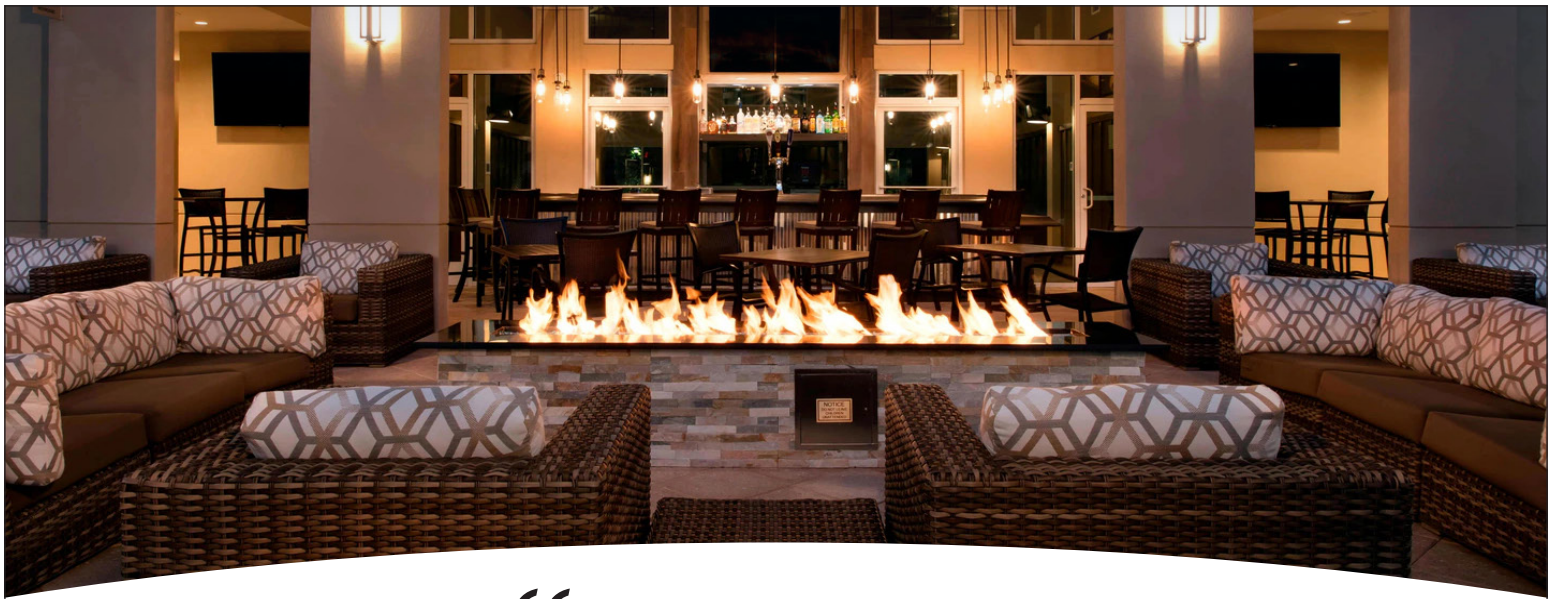

“ We are proud to provide **guest-room entertainment solutions** to the SpringHill Suites and TownePlace Suites Orlando at FLAMINGO CROSSINGS® Town Center/Western Entrance. **As a family-first company**, we are excited to partner with **like-minded adventure properties** that provide fun-filled stays for children and families of all ages. ”

David Goldstone

SVP, and Chief Customer Advocate, WorldVue

AMENITIES

- Complimentary on-site parking and breakfast
- Free high-speed internet
- 248 suites at SpringHill Suites and 250 suites at TownePlace Suites
- Mobile Key
- Digital Check-In
- Guest-room entertainment by WorldVue
- Flamingo's Bar and Grille with indoor and outdoor dining
- Flamingo's Coffee Bar, featuring: We Proudly Serve Starbucks®
- 1,500 sq ft of meeting space at each property
- 24-hour state of the art fitness center
- Zero entry resort style swimming pool & whirlpool spa
- Picnic Pavilion
- Batting Cages
- Sport Practice Field

LOCAL ATTRACTIONS

(within a 5-mile radius for guests to enjoy)

- FLAMINGO CROSSINGS® Retail Town Center (restaurants & shopping) right across the street
- Walt Disney World® Resort
- Disney's Animal Kingdom® Theme Park
- Disney's Hollywood Studios®
- Magic Kingdom® Park
- Epcot®
- Disney's Blizzard Beach® Water Park
- Disney's Typhoon Lagoon® Water Park
- Disney Springs®
- Disney's Palm® and Magnolia® Golf Courses